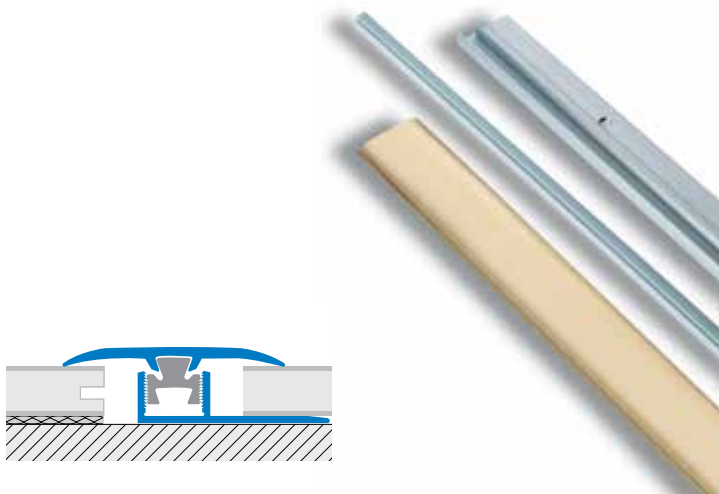

multiclip® CLG 370

The innovative, patented **MULTICLIP® CLG 370** profiles rotate along the track base, compensating for slight floor elevation differences of up to 1/8" (3mm). The modular nature of the system allows it to join floors of any thickness by vertically stacking one, two or three "clips." A 5/8" (16mm) internal cavity acts as an expansion joint, allowing 3/16" (5mm) of differential movement. Typically, laminate wood flooring expands about 3/16" (5mm) per plank due to humidity.

Mounts with Clip CL 80 P + aluminum base CLB 80 ANF/ANT.

MULTICLIP® CLG* Wood Laminated Aluminum

This melamine laminated aluminum profile is available in eight different finishes. The smoothly-embossed melamine is resistant to abrasion, easy to clean and blends easily with existing floors.

Mounts with Clip CL 80 P + aluminum base CLB 80 ANF/ANT.

MULTICLIP® CLG 370* Aluminum sublimated

The coating technique for sublimation allows a perfect simulation of the wood grain. The three wood shades Oak Decapè (RD), Oak Wengé (RW) and Grey Oak (RG), provide an excellent resistance wear resistance.

MULTICLIP CLG 370 OL Polished Brass

Innovative: the new modular MULTICLIP system can also be used with traditional brass profiles. This classic, solid brass profile offers excellent resistance to mechanical impact.